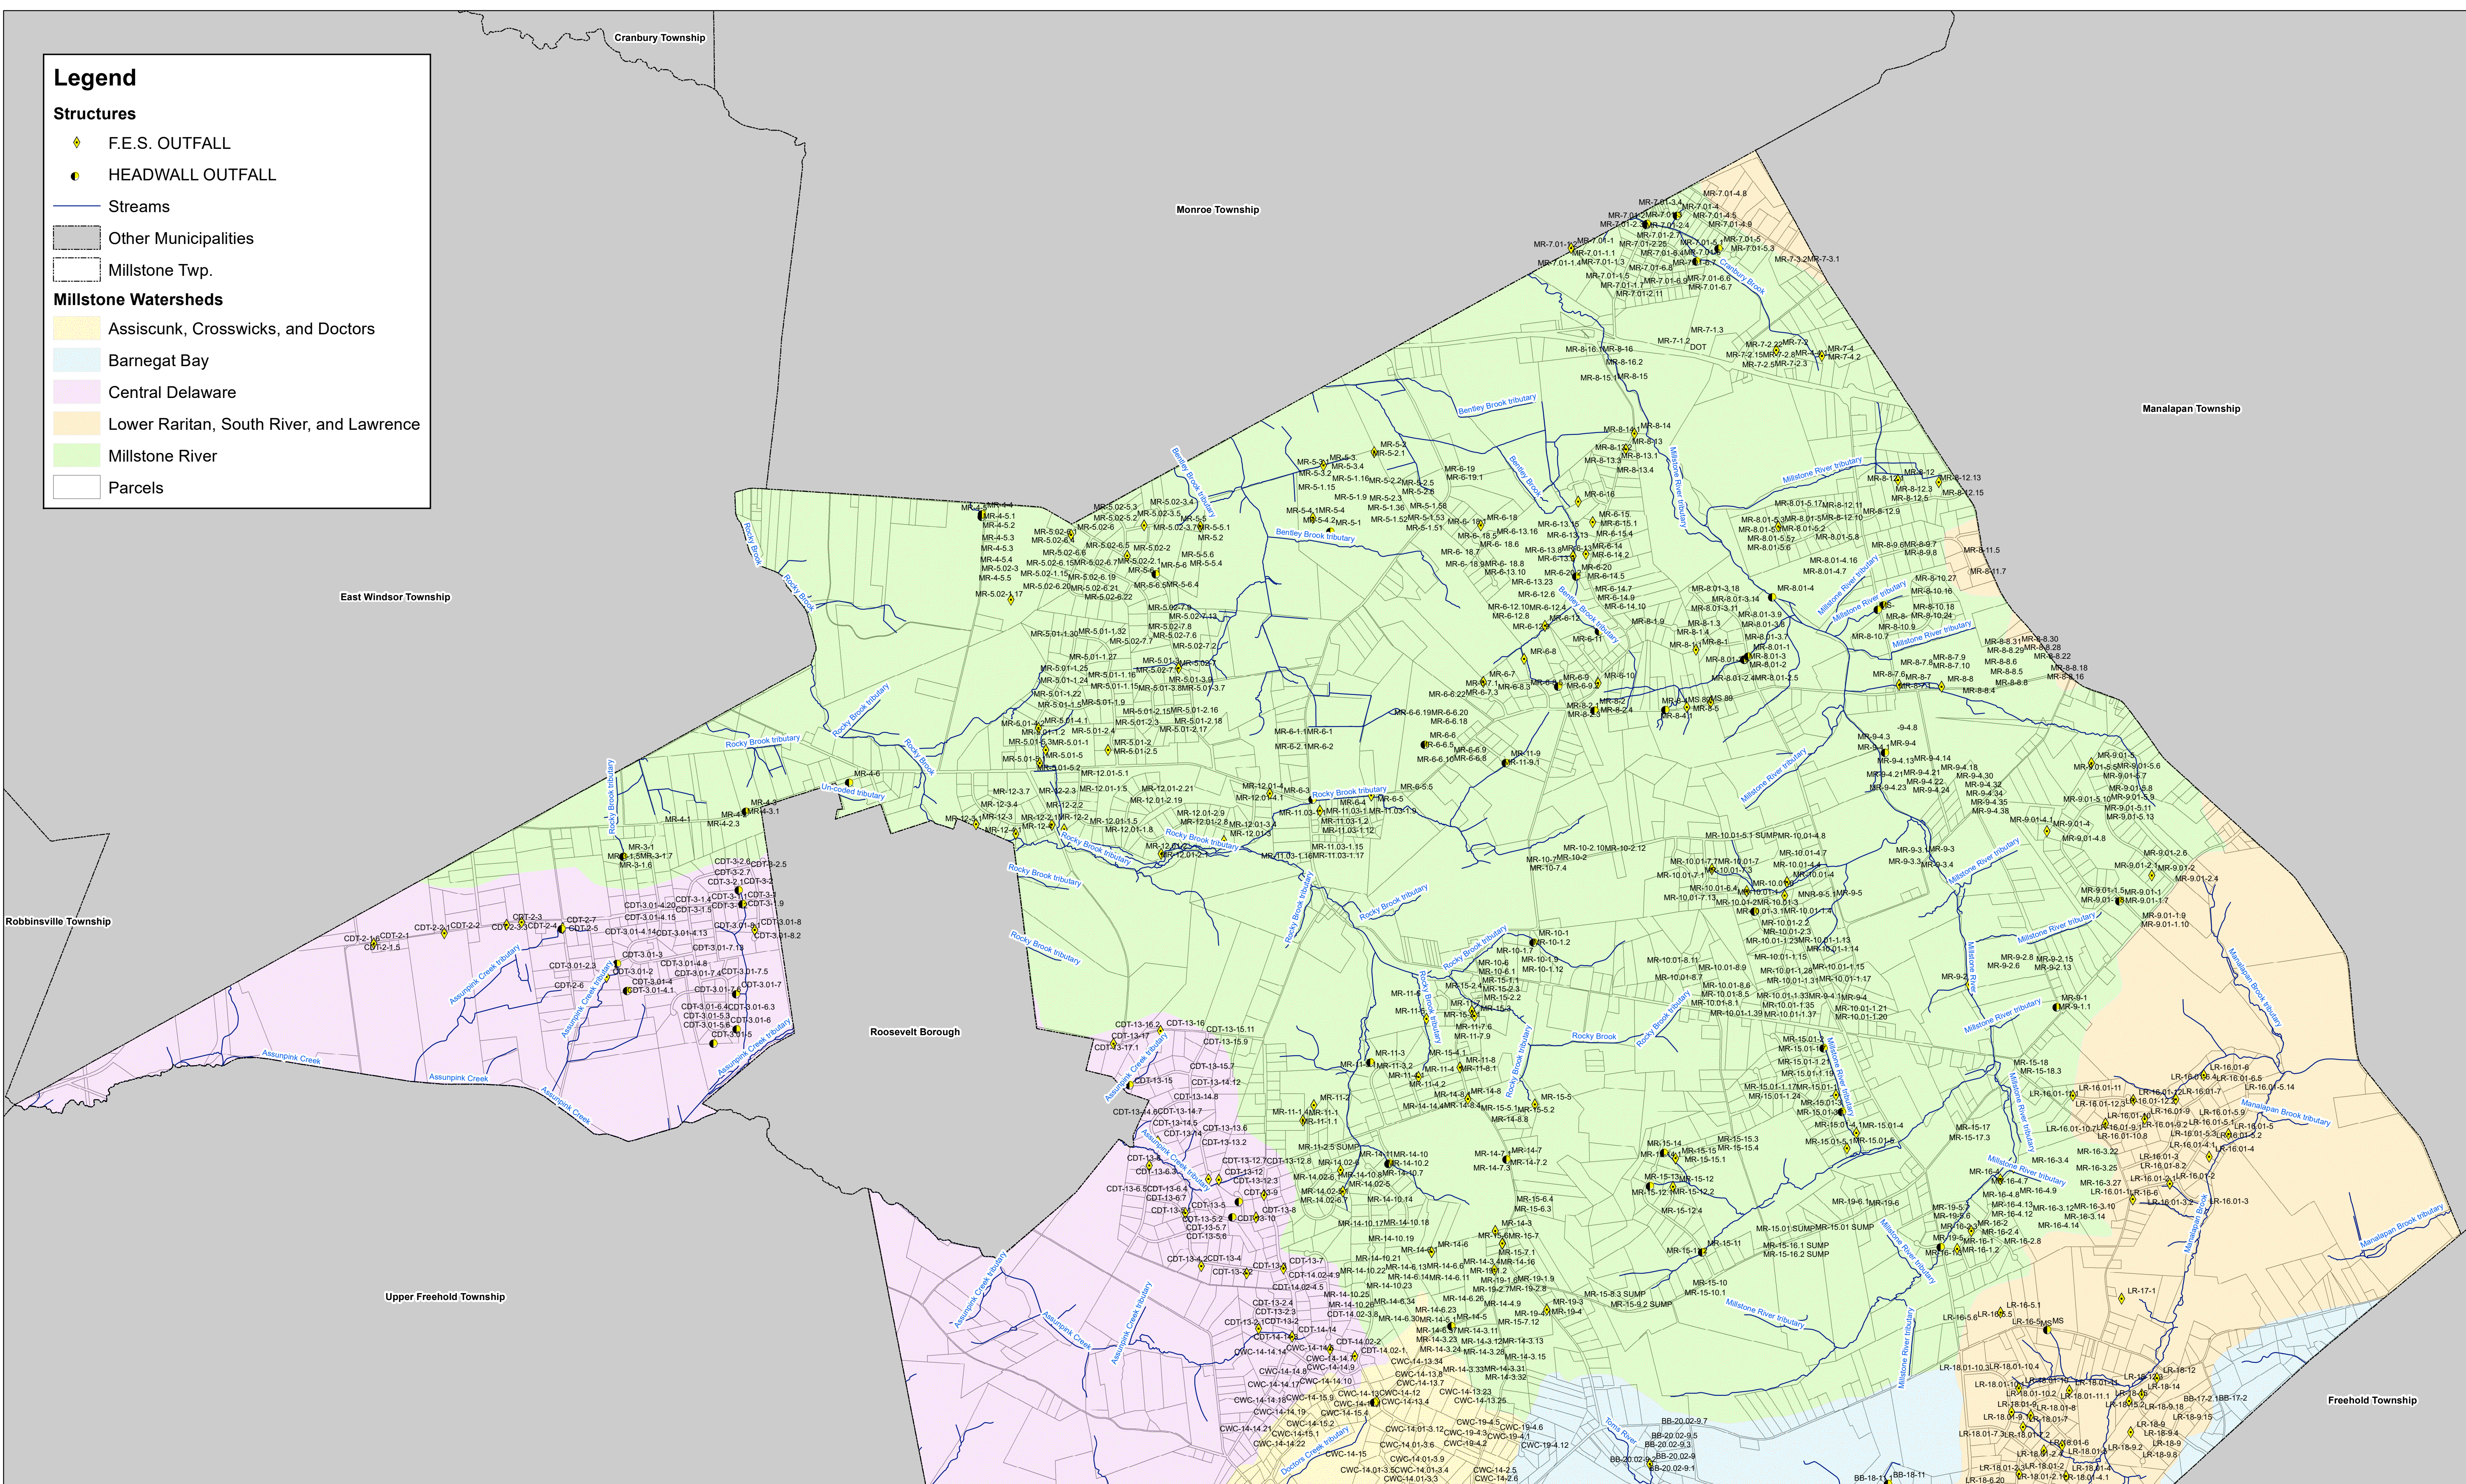

**Legend**

**Structures**

- F.E.S. OUTFALL
- HEADWALL OUTFALL

Streams

Other Municipalities

- Millstone Twp.

**Millstone Watersheds**

- Assiscunk, Crosswicks, and Doctors
- Barnegat Bay
- Central Delaware
- Lower Raritan, South River, and Lawrence
- Millstone River
- Parcels

Source: Millstone Twp., NJGIS  
 Monmouth County GIS, and ESRI

This map was developed using New Jersey Department of Environmental Protection Geographic Information System digital data, but this secondary product has not been verified by NJDEP and is not state-authorized or endorsed.

# Stormwater Outfall Map (North)

## Township of Millstone